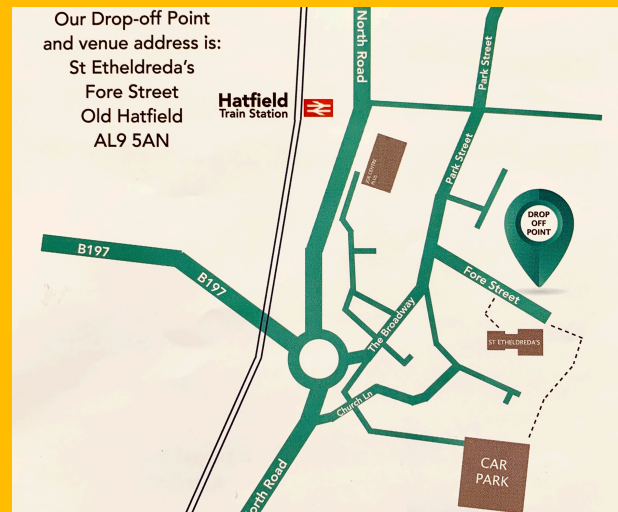

Welcome!

Whenever you come into our beautiful church, you are likely to find some sort of music taking place; it may be one of our stunning listed concerts, or a rehearsal for a concert or choral service. You may also hear our organist, one of our organ scholars or one of our local professional musicians rehearsing, or just an informal concert by some of our local, very talented musicians. Please stay awhile, listen and enjoy and be part of the continuation of a musical heritage at St. Etheldreda's which goes back hundreds of years. You can find out more about our church services and events, including information about our choirs, and choral and organ scholarships on our website at www.stetheldreda.org.

CHORAL SERVICES

There is a choral Eucharist every Sunday at St. Eth's with an anthem or choral motet to reflect the season. The choir also sings Choral Evensong on selected dates throughout the year. Come and join us for these beautiful and uplifting services.

All money raised from our concerts this year will go directly to installing a modular toilet block by the side of the church until we have more permanent facilities in our West End development.

Booking Information

All concerts take place at St. Etheldreda's Church
Fore Street. Hatfield. AL9 5AN
unless otherwise stated
Registered Charity no. 1152011

Diadem	£5/£2 under 15
St. Albans Cathedral Choir	£10/£8 concessions £3 under 15
Family ticket (2 adults + children)	£20
Pupils' Concert	£5/£2 under 15
Welwyn Garden City Band	£5/£2 under 15
Y.E.S!	£5/£2 under 15
Mid Herts Music Centre	£5/£3 concessions
Accompanied children under 15	FREE
Hatfield Chamber Orchestra	£10/£8 concessions £3 under 15
Family ticket (2 adults + children)	£20

All Choral Evensong services are free of charge.